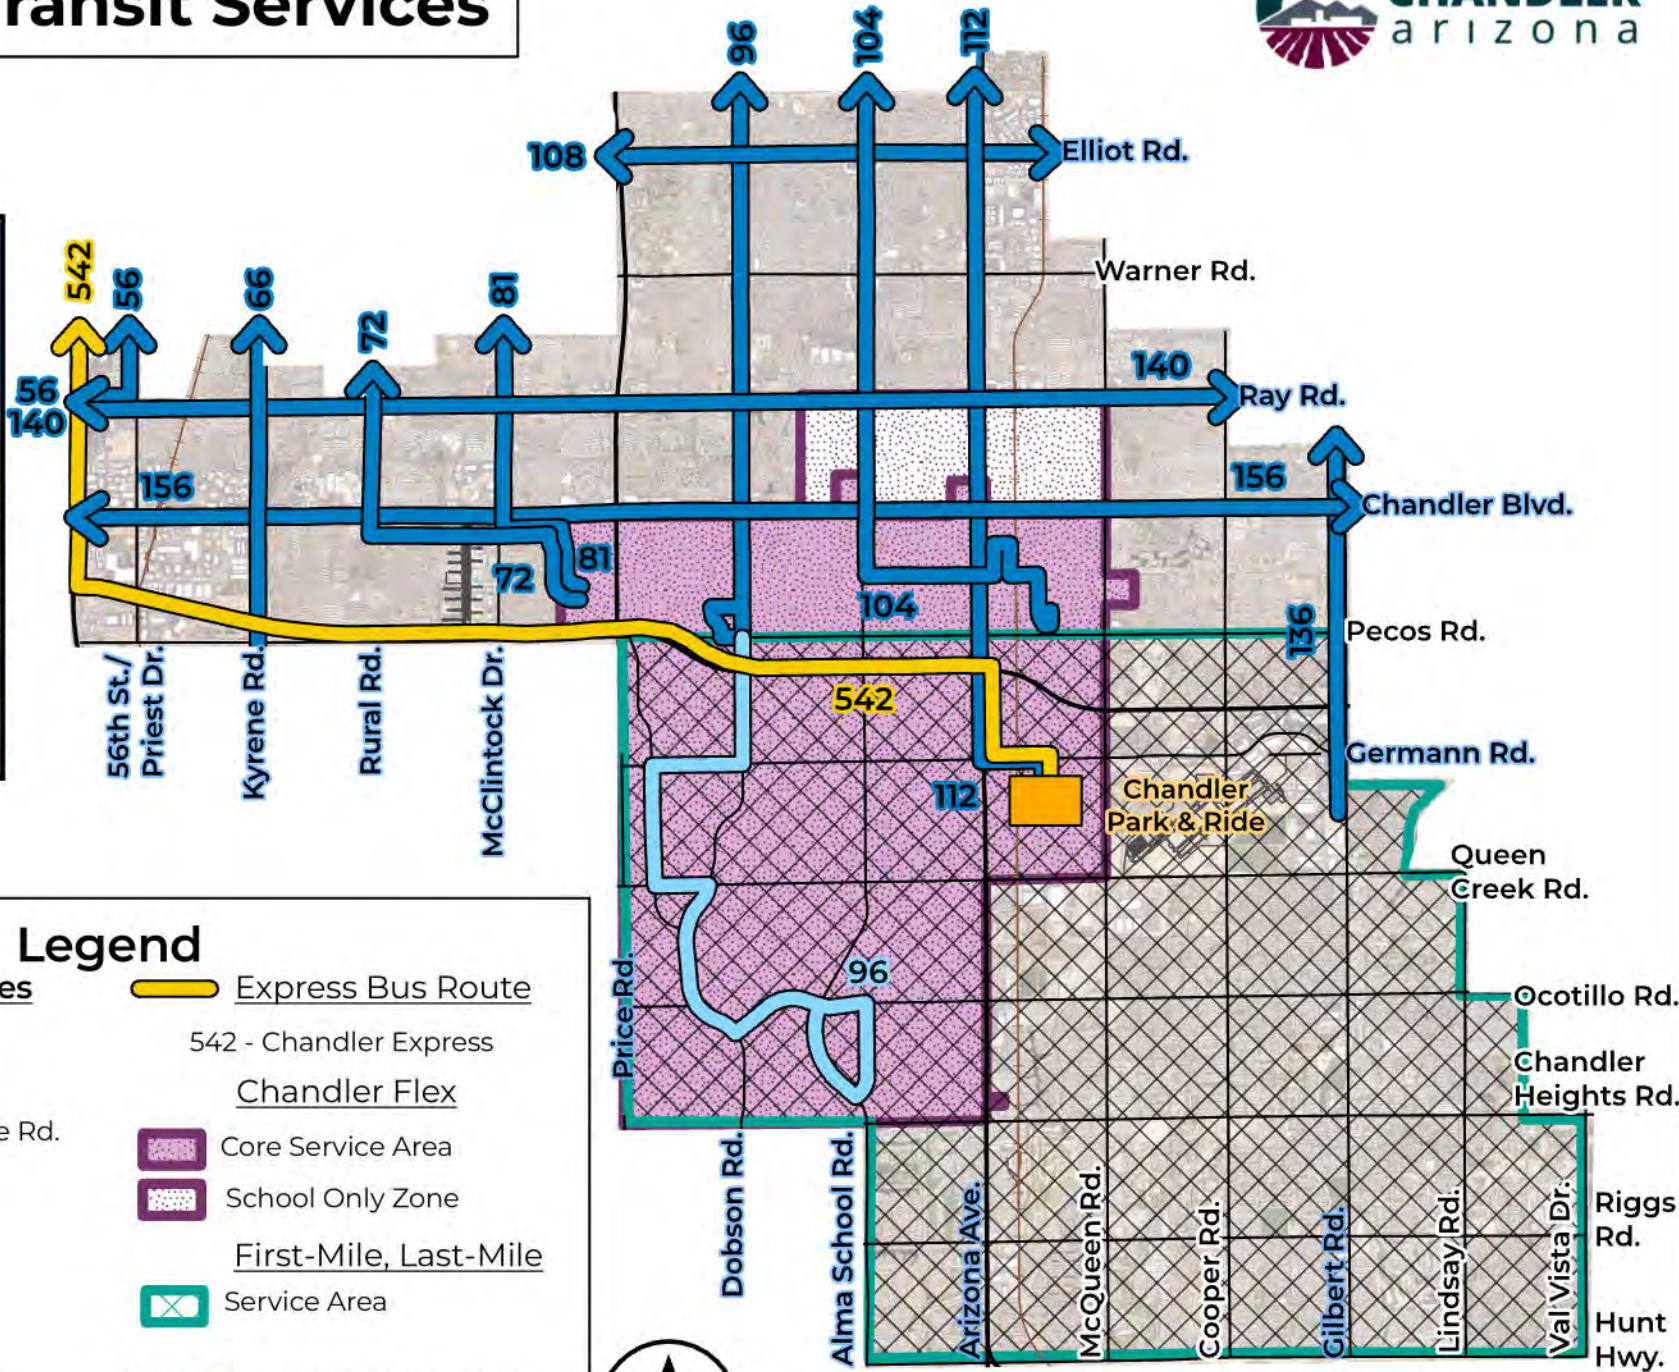

Chandler Transit Services

Legend

- Local Bus Routes**
- Express Bus Route**
- Core Service Area**
- School Only Zone**
- Service Area**
- Peak - Hour Only**
- 56 - 56th St./ Priest Dr.
- 66 - Kyrene Rd.
- 72 - Rural Rd.
- 81 - McClintock Dr./ Price Rd.
- 96 - Dobson Rd.
- 104 - Alma School Rd.
- 108 - Elliot Rd.
- 112 - Arizona Ave.
- 136 - Gilbert Rd.
- 140 - Ray Rd.
- 156 - Chandler Blvd.
- 96 - Dobson Rd.
- 542 - Chandler Express
- Chandler Flex**
- First-Mile, Last-Mile**
- Service Area**
- Peak - Hour Only**

**ADA Paratransit & RideChoice* Available City Wide*

Produced by City of Chandler Transportation Policy Division

March 2024